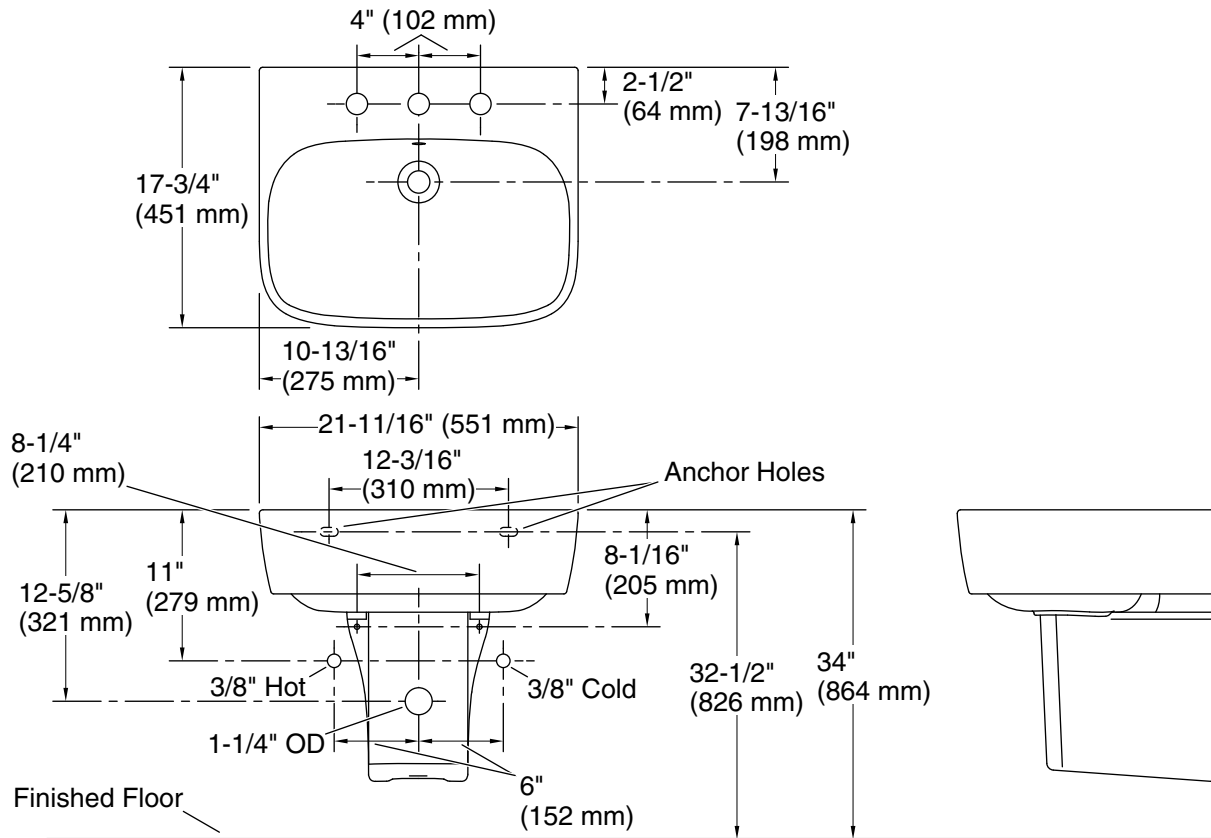

**ModernLife™**  
Wall-mount pedestal bathroom sink  
**K-77768-8**

**Features**

- Rectangular basin.
- With overflow.
- 8" (203 mm) widespread faucet holes.
- Coordinates with other products in the ModernLife collection.
- Combination consists of the K-77767-8 basin and the K-18566 shroud.

**Material**

- Vitreous china.

**Installation**

- Wall-mount with shroud.

**Recommended Products/Accessories**

- K-23726 Drain treatment
- K-23725 Cast iron cleaner

**Codes/Standards**

ASME A112.19.2/CSA B45.1

### Technical Information

All product dimensions are nominal.

Installation: Wall-mount  
 Number of deck holes: 3  
 Faucet hole spacing: 8" (203 mm)  
 Drain hole: 1-3/4" (44 mm)